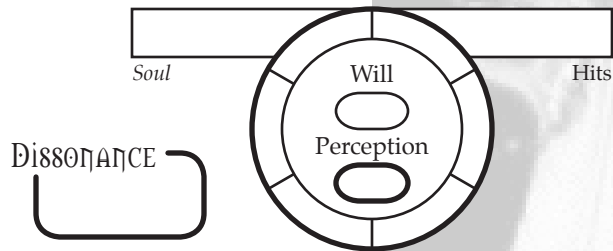

IN NOMINE™

CHERUB CHARACTER SHEET

Name: _____
Archangel: _____
Word: _____

Total XP Unspent XP

CORPOREAL

ETHEREAL

CELESTIAL

Role(s): _____