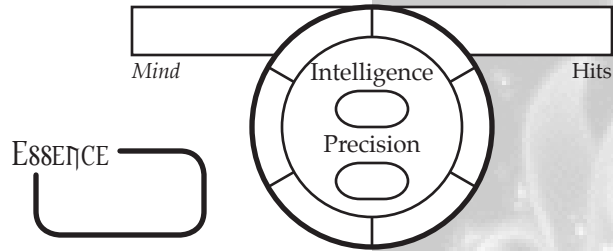

IN NOMINE™

CHERUB CHARACTER SHEET

Name: _____
Archangel: _____
Word: _____

Total XP Unspent XP

CORPOREAL

ETHEREAL

CELESTIAL

Role(s): _____