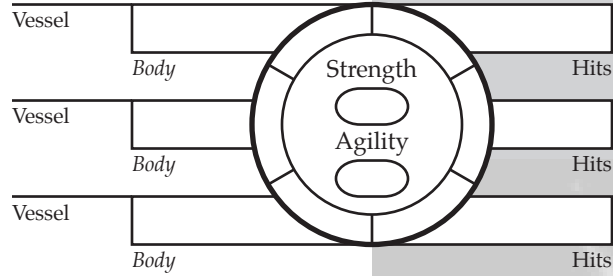

IN NOMINE™

CHERUB CHARACTER SHEET

Name: _____
Archangel: _____
Word: _____

Total XP Unspent XP

CORPOREAL

ETHEREAL

CELESTIAL

Role(s): _____